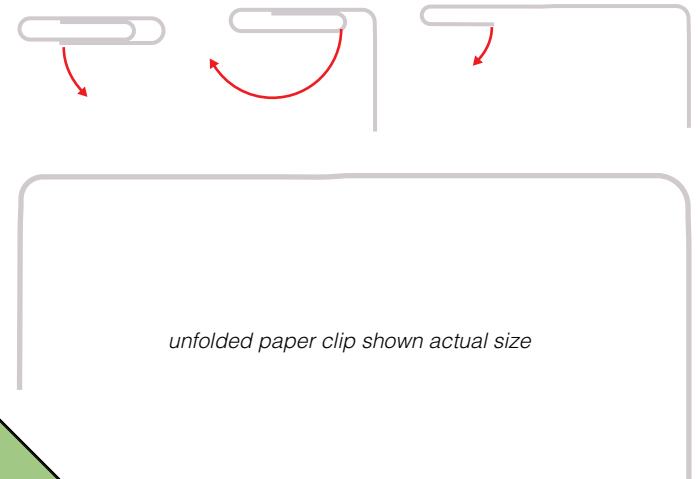

Visit www.rnance.com for more time wasting diversions.

The Make: Mech

unfolded paper clip shown actual size

To attach the Make: Mech cloud – Unfold 2 jumbo gem-style paperclips as shown above, then feed the longer leg of the unfolded paperclip through the slots in the background as shown to the left. Then tape the shorter legs to the back of the cloud