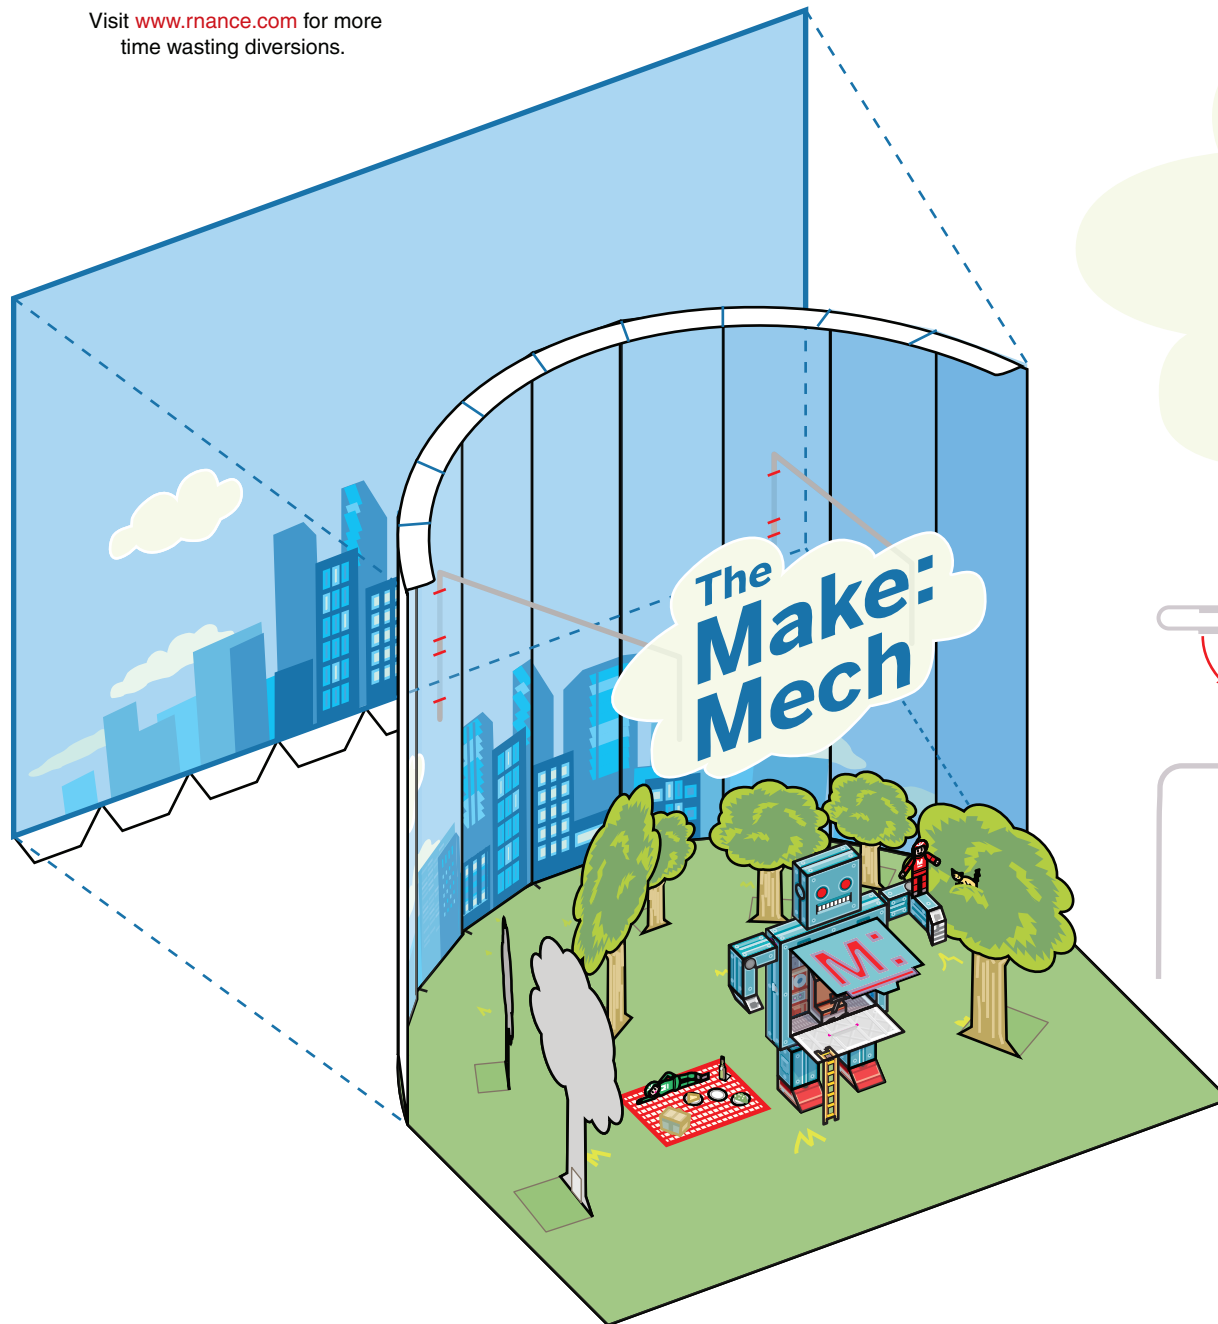

Visit www.rnance.com for more time wasting diversions.

The Make: Mech

unfolded paper clip shown actual size

To attach the Make: Mech cloud – Unfold 2 jumbo gem-style paperclips as shown above, then feed the longer leg of the unfolded paperclip through the slots in the background as shown to the left. Then tape the shorter legs to the back of the cloud